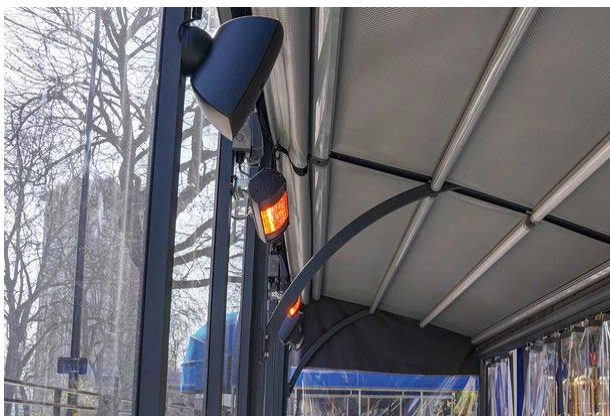

CASE STUDIES

GOSSOUTDOOR

shading systems

AZURA RESTAURANT & BAR, LONDON | Awnings, Retractable Pergolas & Bioclimatic Pergolas

Say hello to one of our biggest commercial projects yet!

We, at GOSS Outdoor, have been able to work very closely with the gorgeous Azura to be able to create a stunning outdoor landscape and provide Azura with so many different options for seating their guests.

Our Zeus Independent systems stand beautifully and blend seamlessly into the architecture Azura already has, surrounded by the gorgeous decoration of greenery and gold! The Tailor made R5 Segmental Pergolas, create a more secluded, cosy space - perfect for a date night or even for a private gathering of loved ones and friends. Finally, the use of our awning systems really make the surrounding of outside Azura pop with their classic shape, and their gorgeous shade of blue compliments and matches the luxury colour scheme Azura already possesses.