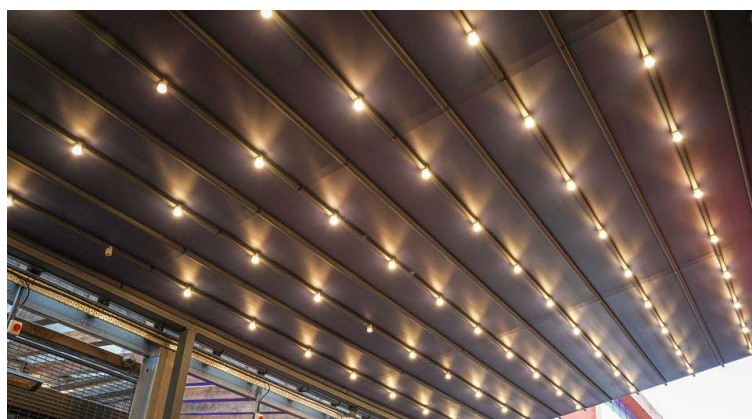

CASE STUDIES

GOSSOUTDOOR

shading systems

EINSTEIN BIER HAUS PROJECT, LIVERPOOL | Orion Plus Cassette Awning & Inclined Rhea Pergola
Gorgeous commercial project.

Einstein's already lively atmosphere has just got a whole lot livelier! With our shading systems Einstein has created the perfect beer garden/outdoor area that is available to enjoy all year round. With an awning to boost character out front and a pergola with lighting in the beer garden, there are so many different atmosphere's Einstein can create.

Do the best for your business.

TECHNICAL INFORMATION

Category: Awning System & Pergola Systems

Product: Orion, Cassette and Inclined Rhea

Aluminium Coating Awning: RAL 7421 Grey
Camouflage Sand Paper Texture Finish