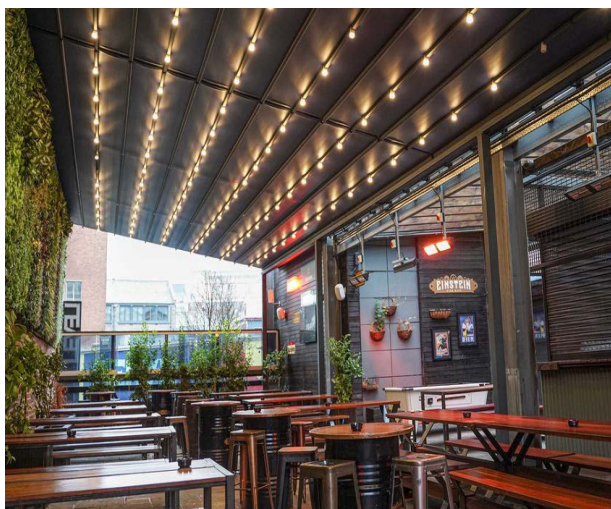

CASE STUDIES

GOSSOUTDOOR

shading systems

EINSTEIN BIER HAUS PROJECT, LIVERPOOL | Orion Plus Cassette Awning & Inclined Rhea Pergola
Gorgeous commercial project.

Einstein's already lively atmosphere has just got a whole lot livelier! With our shading systems Einstein has created the perfect beer garden/outdoor area that is available to enjoy all year round. With an awning to boost character out front and a pergola with lighting in the beer garden, there are so many different atmosphere's Einstein can create.