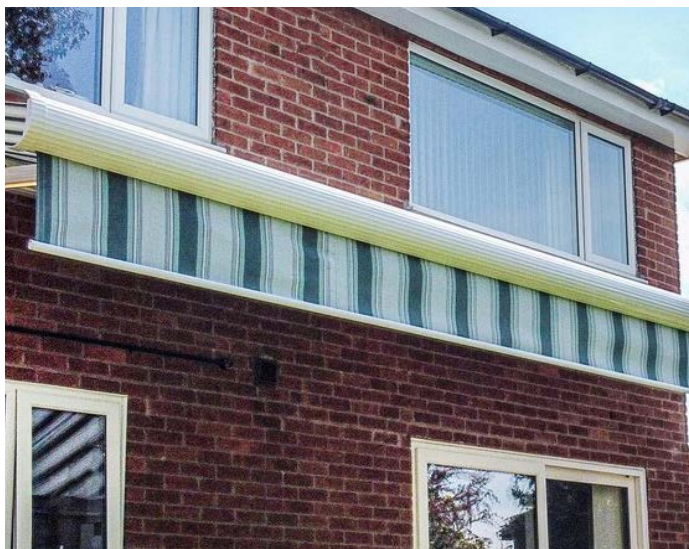

CASE STUDIES

GOSSOUTDOOR

shading systems

**LEICESTER PROJECT, EAST MIDLANDS | Orion Plus Luxe Cassette Awning**

The Orion Plus Luxe awning is one of the cassette awning models that comes with a ready to mount feature complemented by a chosen fabric.

The awning comes standard as a motorised operation with remote control. The LED integration feature of this model allows endless hours of pleasure after the sun goes down. Orion Plus Luxe awning casts perfect mood lighting for enjoying alfresco dining at any time - making evening gatherings or family barbecues even more special.