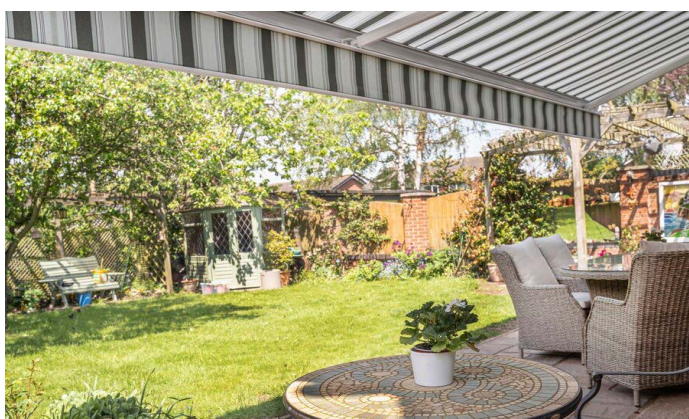

CASE STUDIES

GOSSOUTDOOR

shading systems

**LEICESTER PROJECT, EAST MIDLANDS | Orion Plus Luxe Cassette Awning**

The Orion Plus Luxe awning is one of the cassette awning models that comes with a ready to mount feature complemented by a chosen fabric.

The awning comes standard as a motorised operation with remote control. The LED integration feature of this model allows endless hours of pleasure after the sun goes down. Orion Plus Luxe awning casts perfect mood lighting for enjoying alfresco dining at any time - making evening gatherings or family barbecues even more special.

Another Orion Plus Luxe awning project completed in a private garden in May 2021. It provided shading on the outdoor seating area and made the place more comfortable.

TECHNICAL INFORMATION

Category: Awning Systems