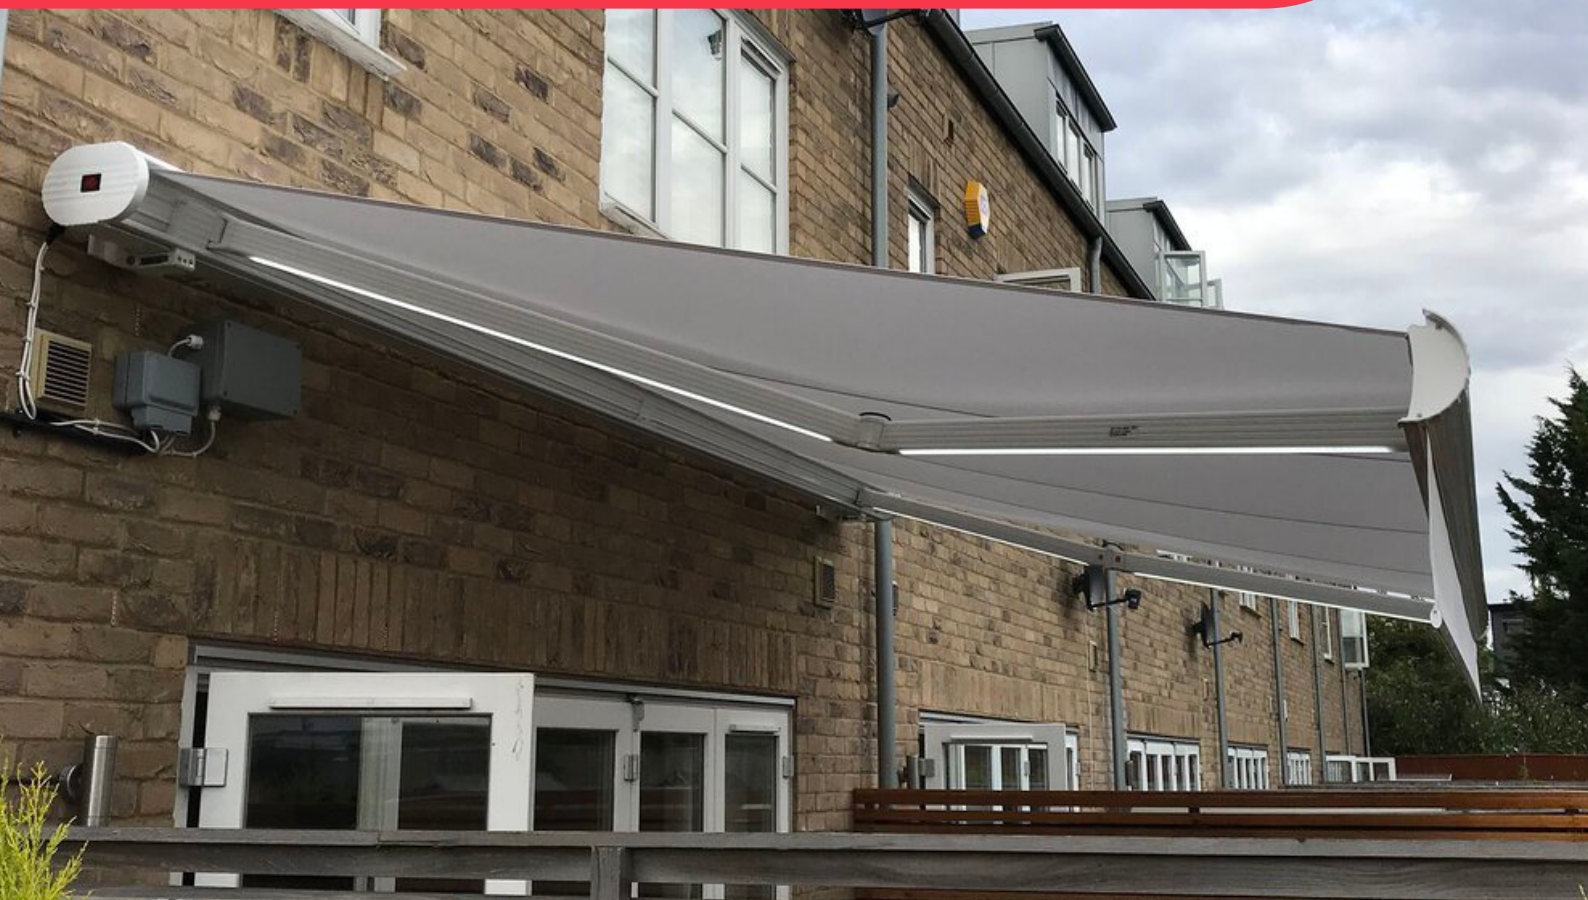

CASE STUDIES

GOSSOUTDOOR

shading systems

LONDON PROJECT GREATER LONDON | ORION PLUS LUXE CASSETTE AWNING | Awning System

A stunning Orion Plus Luxe System Project completed for another valued customer.

The beautifully illuminated effect is created with the aid of our Orion Plus Luxe Cassette Awning when the sun sets, perfect for those after-work evenings relaxing outdoors and enjoying the fresh air outside. This particular project was requested by our dear customer HR, and dreamed of a garden and patio which he can enjoy a nice hot drink in autumn or a cold one in the summer, enjoying his suburban London views.

TECHNICAL INFORMATION

Category: Awning Systems

Product: Orion Plus Luxe Cassette Awning

GOSSOUTDOOR

shading systems

A. Unit C, Canalside North,
John Gilbert Way, Trafford Park
Manchester M17 1UP, United Kingdom