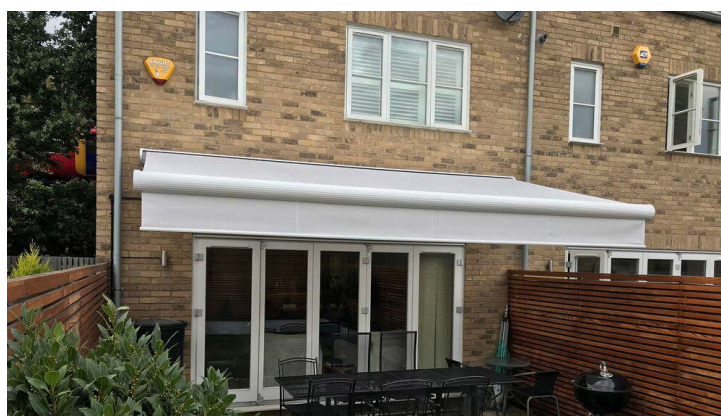

LONDON PROJECT GREATER LONDON | ORION PLUS LUXE CASSETTE AWNING | Awning System

A stunning Orion Plus Luxe System Project completed for another valued customer.

The beautifully illuminated effect is created with the aid of our Orion Plus Luxe Cassette Awning when the sun sets, perfect for those after-work evenings relaxing outdoors and enjoying the fresh air outside. This particular project was requested by our dear customer HR, and dreamed of a garden and patio which he can enjoy a nice hot drink in autumn or a cold one in the summer, enjoying his suburban London views.

TECHNICAL INFORMATION

Category: Awning Systems

Product: Orion Plus Luxe Cassette Awning