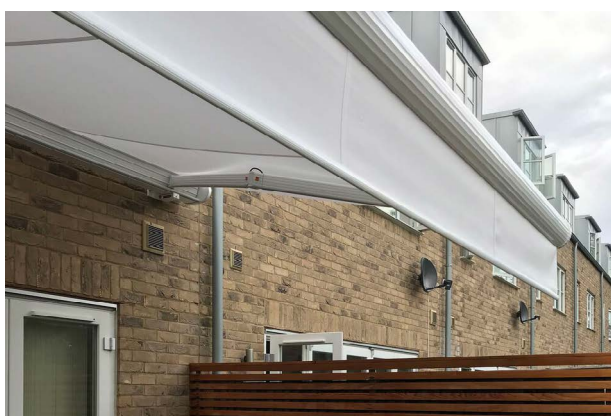

CASE STUDIES

GOSSOUTDOOR

shading systems

LONDON PROJECT GREATER LONDON | ORION PLUS LUXE CASSETTE AWNING | Awning System

A stunning Orion Plus Luxe System Project completed for another valued customer.

The beautifully illuminated effect is created with the aid of our Orion Plus Luxe Cassette Awning when the sun sets, perfect for those after-work evenings relaxing outdoors and enjoying the fresh air outside. This particular project was requested by our dear customer HR, and dreamed of a garden and patio which he can enjoy a nice hot drink in autumn or a cold one in the summer, enjoying his suburban London views.

TECHNICAL INFORMATION

Category: Awning Systems

Product: Orion Plus Luxe Cassette Awning

GOSSOUTDOOR

shading systems

A. Unit C, Canalside North,
John Gilbert Way, Trafford Park
Manchester M17 1UP, United Kingdom