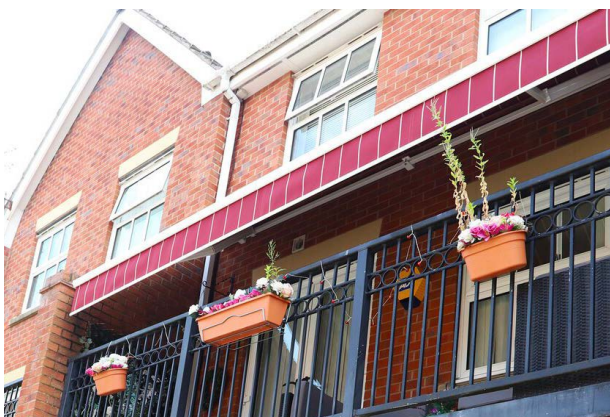

MANCHESTER PROJECT GREATER MANCHESTER | CLASSIC ATLAS AWNING | Awning System

"We actually love it. Never thought we ever needed an awning so much until we got one installed on our balcony."

All the neighbours and family & friends who visit our home ask about it and want to get one for themselves. We have all sorts of gathering and mini outdoor hangouts and parties planned and hosted thanks to our awning. We also now use the balcony area more often than ever before no matter if its sunny, rainy or snowy outside. It has become our 'chill spot.'" Miss FA, the client of the Atlas Awning Project.

TECHNICAL INFORMATION

Category: Awning Systems

Product: Classic Atlas Awning