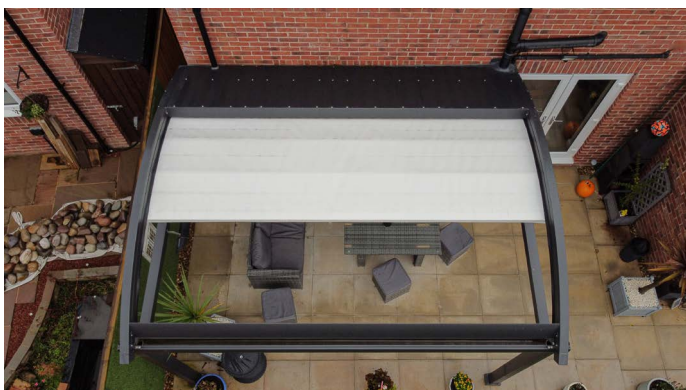

CASE STUDIES

GOSSOUTDOOR

shading systems

RUNCORN PROJECT, CHESHIRE | Unifoliate Quercus Minima | Retractable Pergola

We have just completed a beautiful residential outdoor project in Runcorn. This gorgeous Unifoliate Retractable Pergola has been installed and has brought a modern yet soft look to our customers garden. This particular system is a free-standing retractable pergola structure, ideal to suit everyday budgets.

Our customers said that they have used their GOSS Outdoor system more than they could imagine. They added that they found that their system provided the perfect space for an outdoor office area as they work from home, the pergola provides shade for the laptop and the working space.

Why not take some inspiration and do the best for your garden!

Contact us now for more information.

TECHNICAL INFORMATION

Category: Retractable Pergola Systems

Product: UNIFOLIATE | Quercus Minima

Aluminium: RAL 7016 Anthracite Grey with Texture Finish

Fabric Choice: SIOEN B8116 / 9002 Ghost White with Cubo Surface Finish

Lighting: 8W Linear & Integrated LED Lighting System (by Samsung)

Width: 4000mm

Projection: 3000mm

GOSSOUTDOOR

shading systems

A. Unit C, Canalside North,
John Gilbert Way, Trafford Park
Manchester M17 1UP, United Kingdom